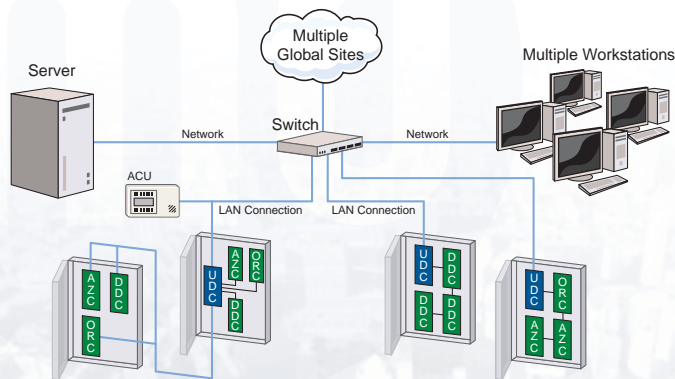

BLUEEDGE™

Intelligent **C**ontrol **E**quipment

NEW

**Unified Digital
Controller (UDC)**

**Dual Path IP • POE • Stand Alone
Intelligence at the
Edge of the Network**

**Web-Based Configuration and
Management for the
Global Enterprise**