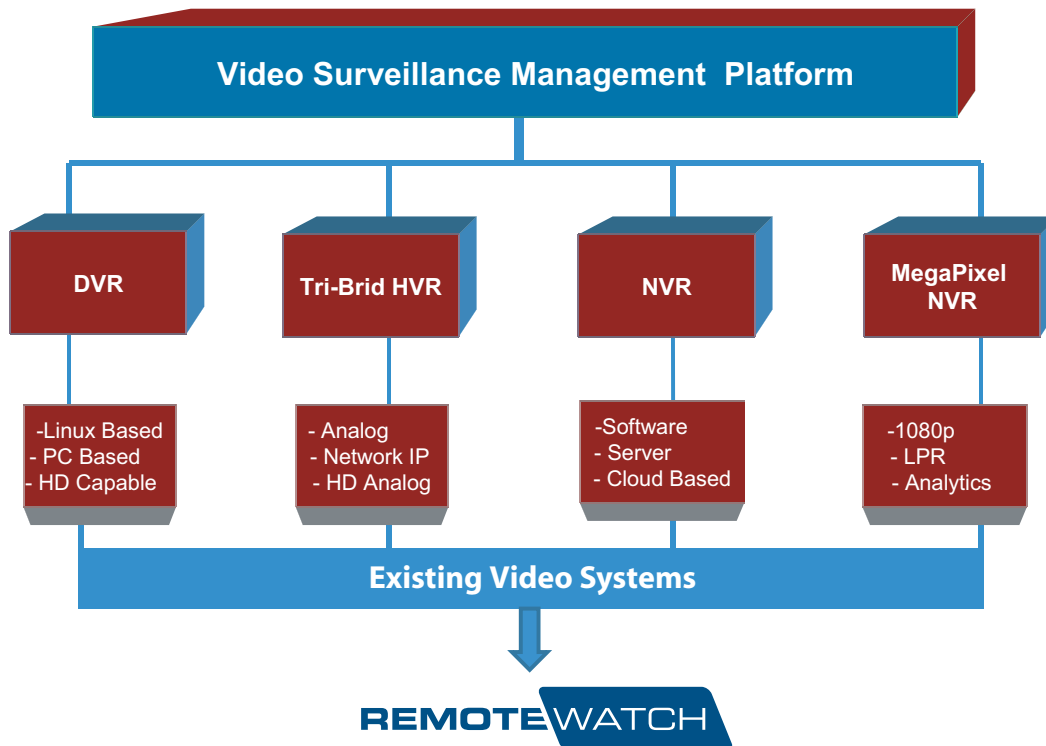

**RemoteWatch** – Powered by MSS Summit Technology, delivers unified point-to-point, point-to-multipoint and wireless mesh networks. In a city-wide system configuration, video from each camera is streamed to police headquarters where it is viewed in real-time, recorded for playback and stored for a minimum of 30 days.

Operations and dispatch centers are equipped with monitors where officers can control each camera, adjust their cameras visualization points, pull up archived video on demand and capture video segments to be presented as evidence when needed.

Each WITNESS Wireless Camera System comes custom-configured based on a camera placement survey that will be performed at the customer location.

**Advantages of The WITNESS Wireless Crime Camera System:**

- Total Cost Savings vs. Wired Analog Systems
- Force Multiplier & Video Verification for Law Enforcement Agencies
- Ability to use High-Resolution Megapixel Camera Technology
- Consistent Image Quality, Regardless of Distance
- Ability to use Power over Ethernet and Wireless Functionality
- Full Remote Camera Functionality – PTZ, VOIP Audio and Digital Inputs and Outputs over IP, in Conjunction with Video
- Camera Settings and System Adjustments over Wireless Connection
- Modular Flexibility and Scalability – add and remove items as needed
- Video Analytics and Intelligence Capabilities Software Integration = Gunshot Detection, Behavioral Analysis, Object Recognition, License Plate Recognition
- Software Integration = Biometrics and Facial Recognition
- Systems Interoperability