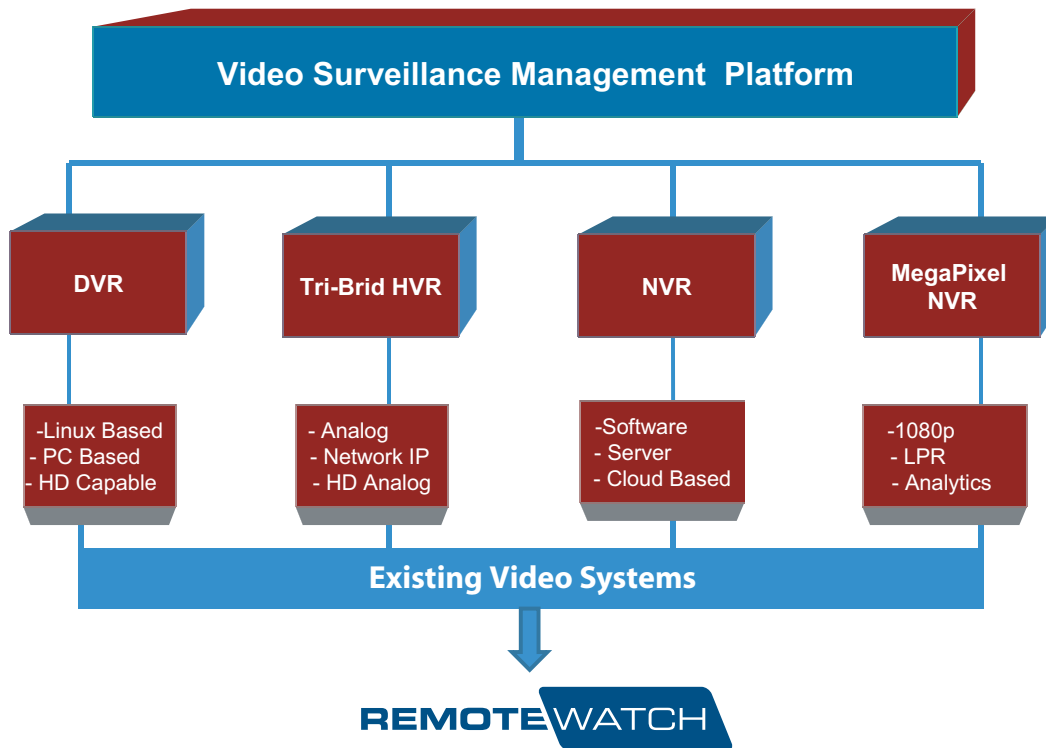

RemoteWatch – Powered by MSS Summit Technology, delivers unified point-to-point, point-to-multipoint and wireless mesh networks. In a city-wide system configuration, video from each camera is streamed to police headquarters where it is viewed in real-time, recorded for playback and stored for a minimum of 30 days.

Operations and dispatch centers are equipped with monitors where officers can control each camera, adjust their cameras visualization points, pull up archived video on demand and capture video segments to be presented as evidence when needed.

Each WITNESS Wireless Camera System comes custom-configured based on a camera placement survey that will be performed at the customer location.

Advantages of The WITNESS Wireless Crime Camera System:

- Total Cost Savings vs. Wired Analog Systems
- Force Multiplier & Video Verification for Law Enforcement Agencies
- Ability to use High-Resolution Megapixel Camera Technology
- Consistent Image Quality, Regardless of Distance
- Ability to use Power over Ethernet and Wireless Functionality
- Full Remote Camera Functionality – PTZ, VOIP Audio and Digital Inputs and Outputs over IP, in Conjunction with Video
- Camera Settings and System Adjustments over Wireless Connection
- Modular Flexibility and Scalability – add and remove items as needed
- Video Analytics and Intelligence Capabilities Software Integration = Gunshot Detection, Behavioral Analysis, Object Recognition, License Plate Recognition
- Software Integration = Biometrics and Facial Recognition
- Systems Interoperability

Unified Video Interoperability

Wireless Crime Camera System

Modular System Packages

Package 1:

- 32 IP Cameras (or less)
- 1 VIEWpoint HVR with Video Wall Module & Video Management Software
- 2 Flat Screen Monitors up to 40"
- All necessary network routers and POE switches
- All necessary indoor and outdoor mounts
- All necessary back-end cabling, wiring, connectors and power supplies
- Up to 8 MSS Summit Radio Clients
- 1 MSS Base Station