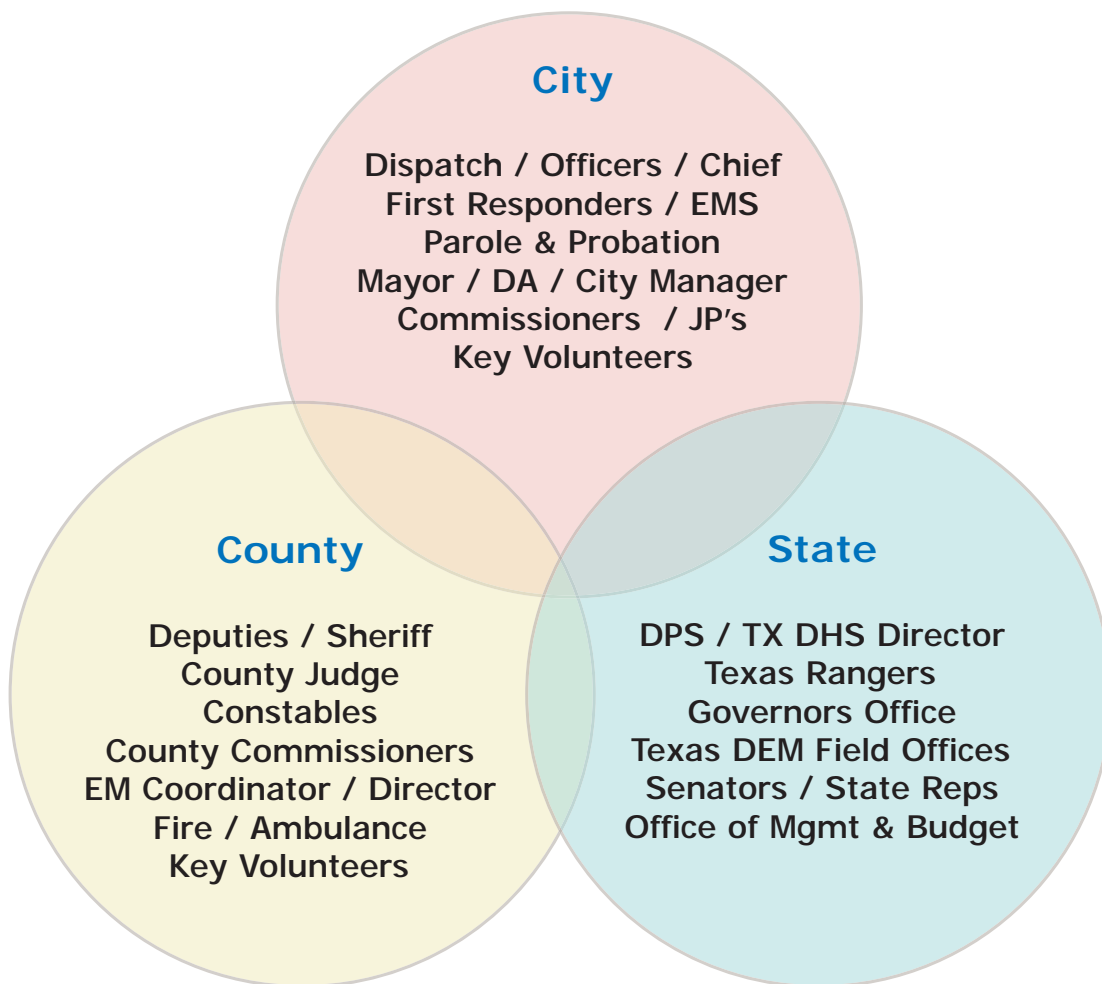

Advantages of The WITNESS Wireless Crime Camera System:

- Total Cost Savings vs. Wired Analog Systems
- Force Multiplier & Video Verification for Law Enforcement Agencies
- Ability to use High-Resolution Megapixel Camera Technology
- Consistent Image Quality, Regardless of Distance
- Ability to use Power over Ethernet and Wireless Functionality
- Full Remote Camera Functionality – PTZ, VOIP Audio and Digital Inputs and Outputs over IP, in Conjunction with Video
- Camera Settings and System Adjustments over Wireless Connection
- Modular Flexibility and Scalability – add and remove items as needed
- Video Analytics and Intelligence Capabilities Software Integration = Gunshot Detection, Behavioral Analysis, Object Recognition, License Plate Recognition
- Software Integration = Biometrics and Facial Recognition
- Systems Interoperability

Unified Video Interoperability